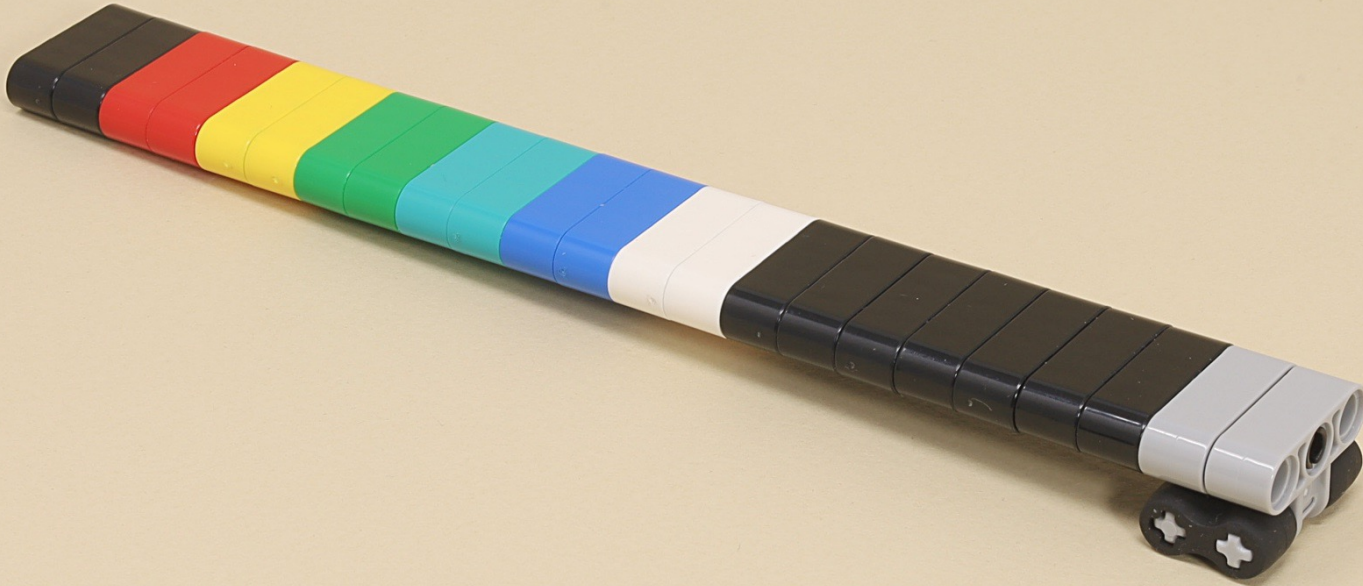

Color Stick

Scroll for
building
instructions

(9 x)

(20 x)

3

3