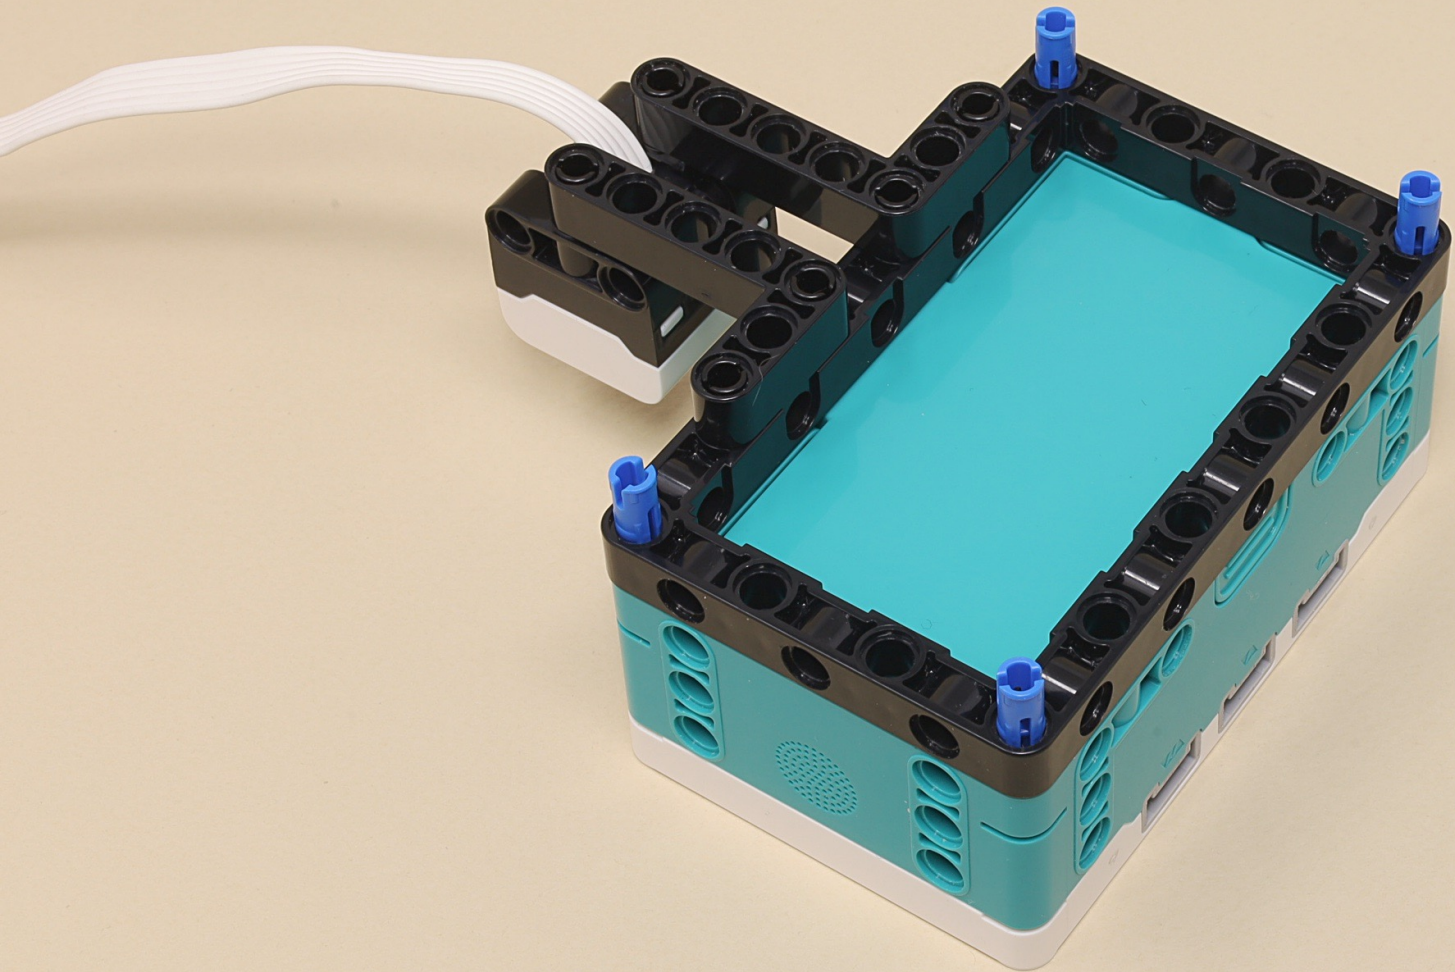

Music Scale Player

Scroll for
building
instructions

(6 x)

C = Color Sensor

C

11

11

11

11

(8 x)

11

(7 x)