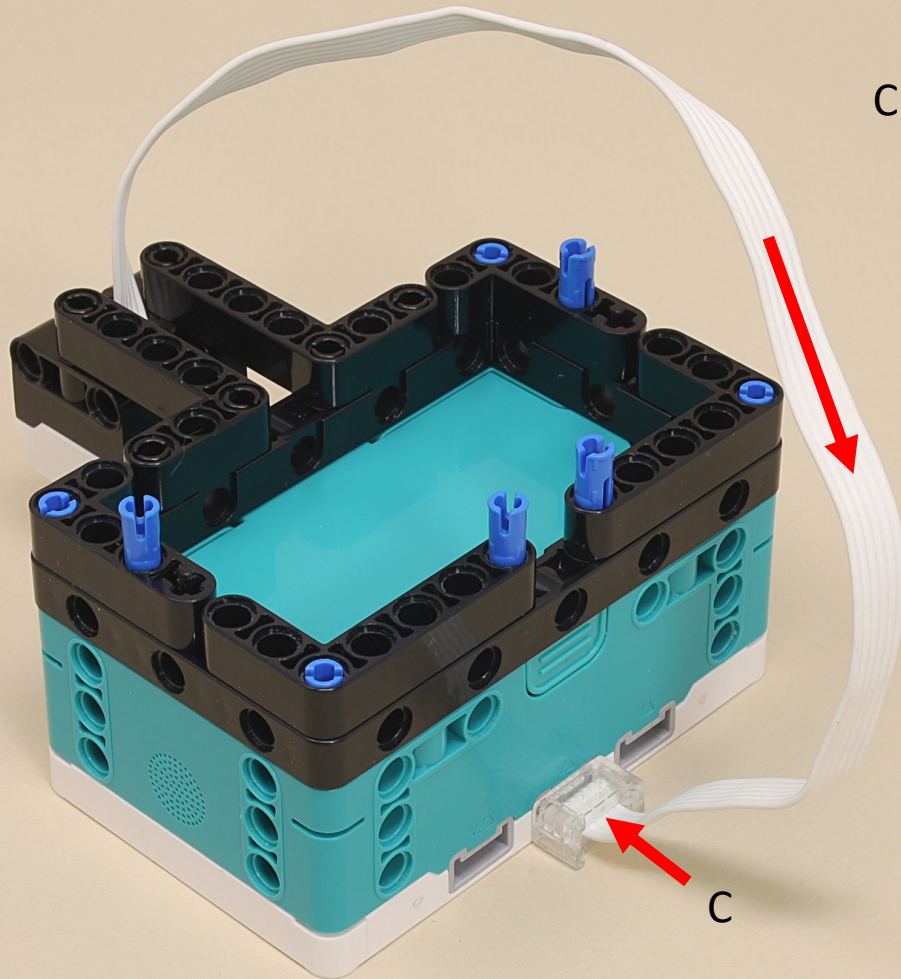

Music Scale Player

Scroll for
building
instructions

(6 x)

C = Color Sensor

C

11

11

11

11

(8 x)

11

(7 x)