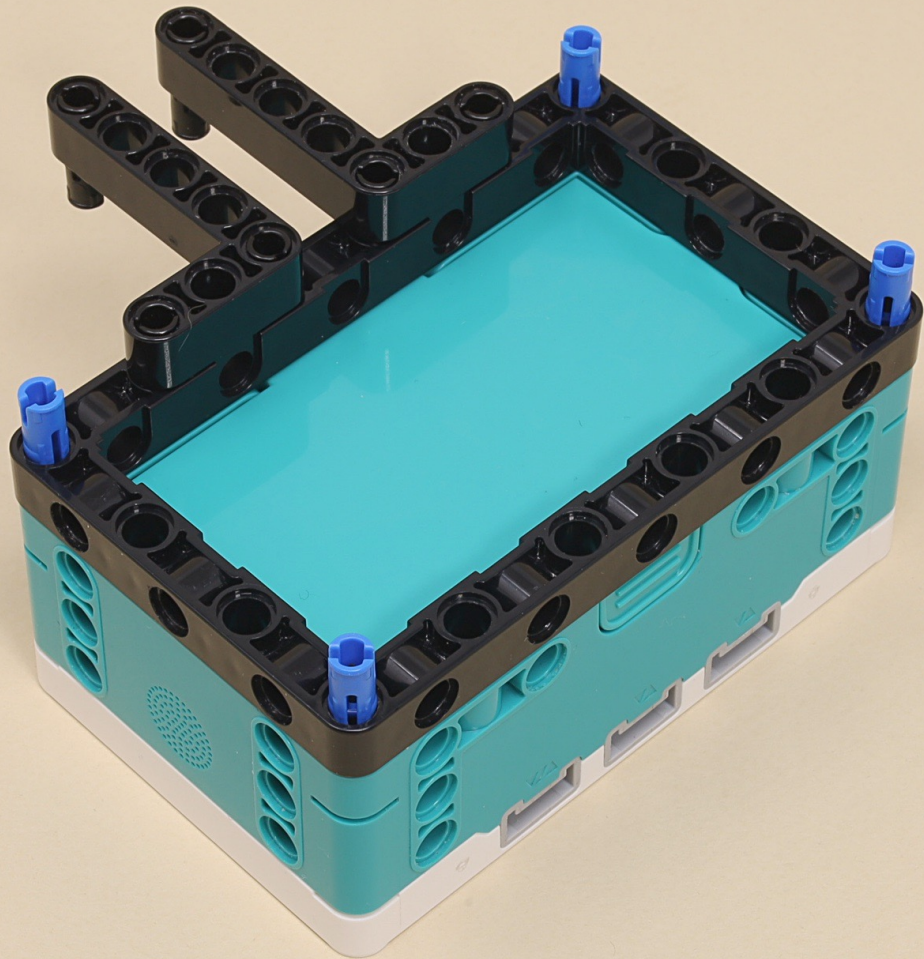

Music Scale Player

Scroll for
building
instructions

(6 x)

C = Color Sensor

C

11

11

11

11

(8 x)

11

(7 x)