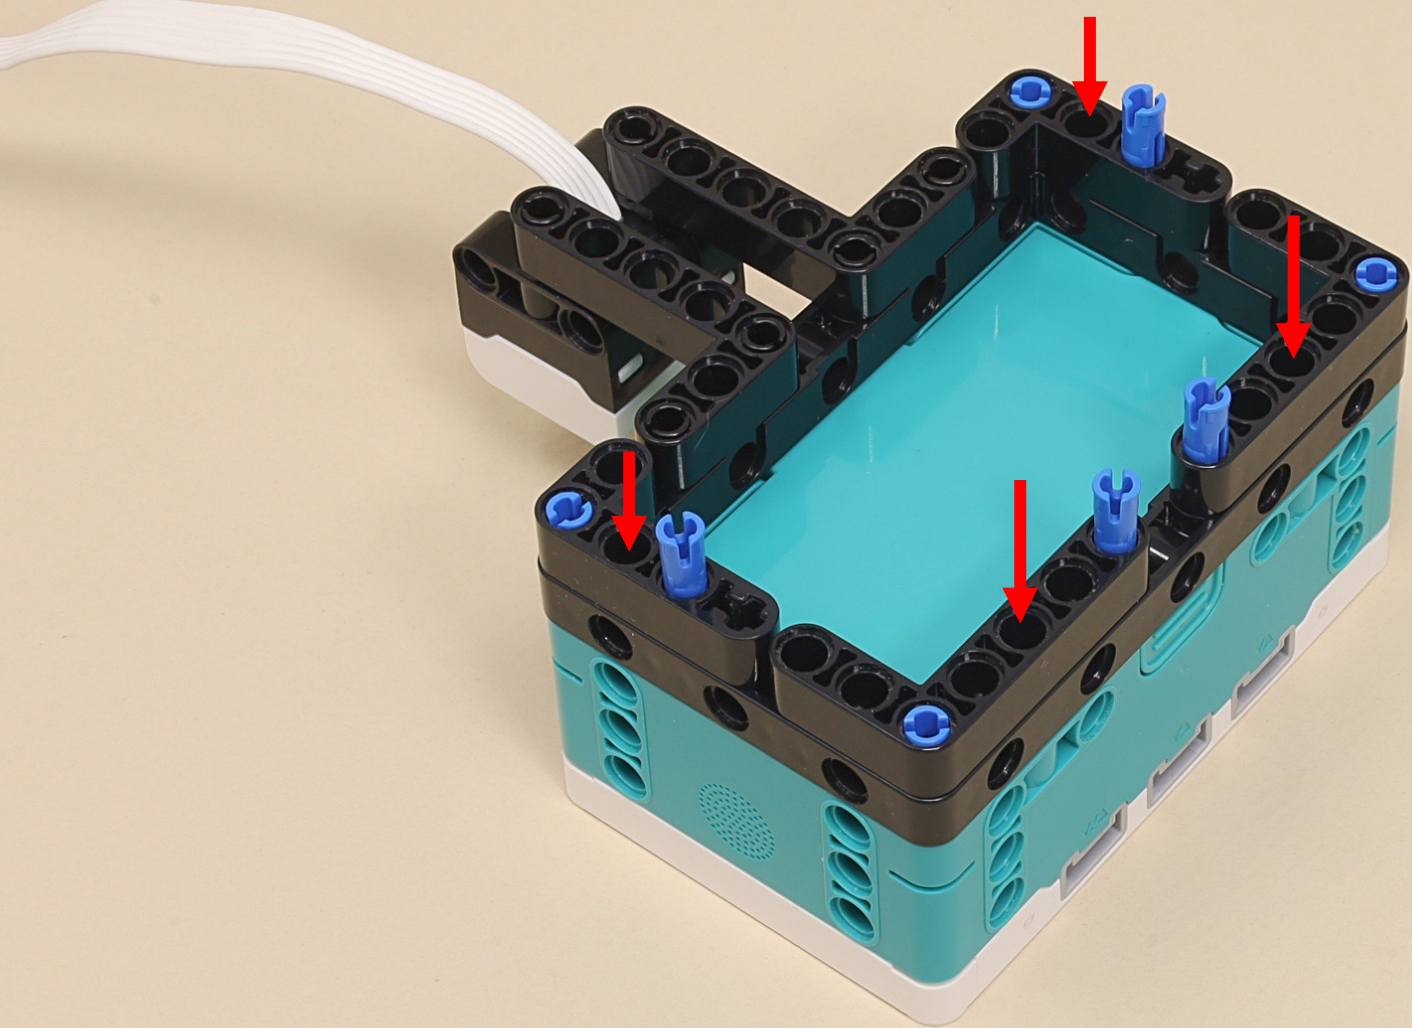

Music Scale Player

Scroll for
building
instructions

(6 x)

C = Color Sensor

C

11

11

11

11

(8 x)

11

(7 x)