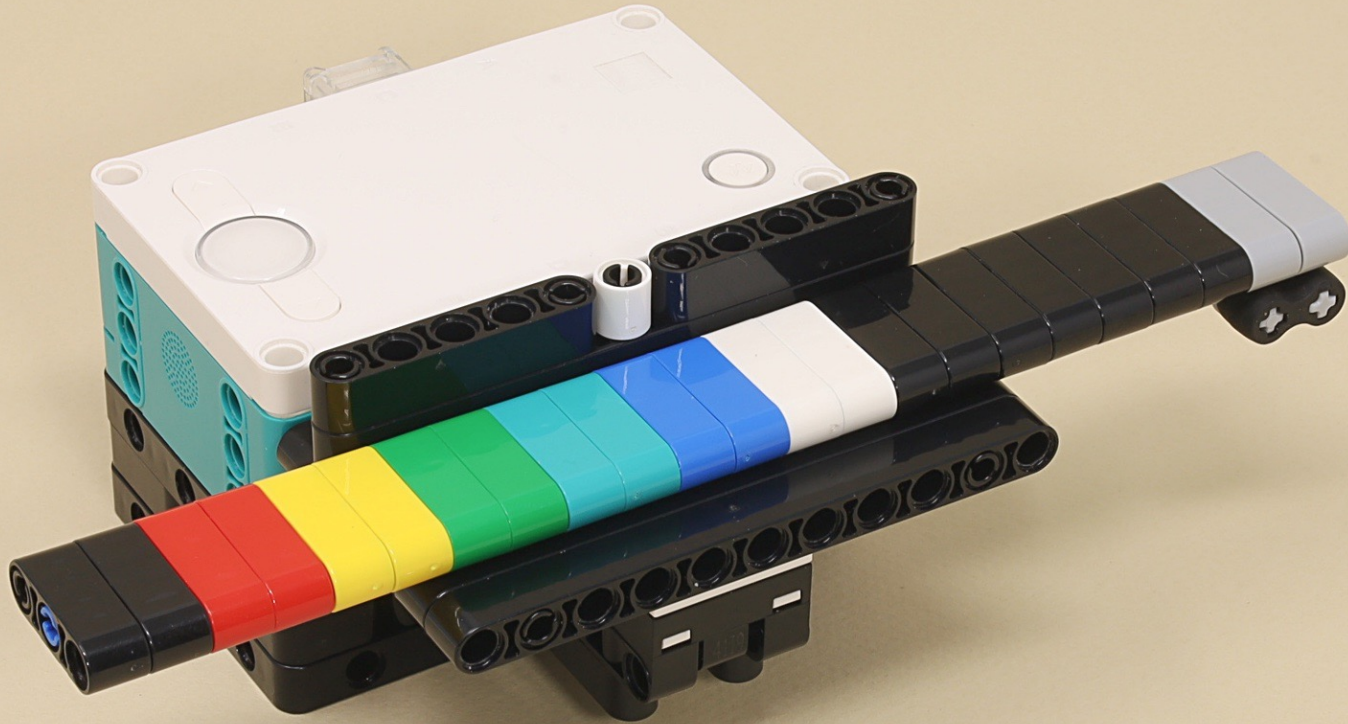

Music Scale Player

Scroll for
building
instructions

(6 x)

C = Color Sensor

C

11

11

11

11

(8 x)

11

(7 x)