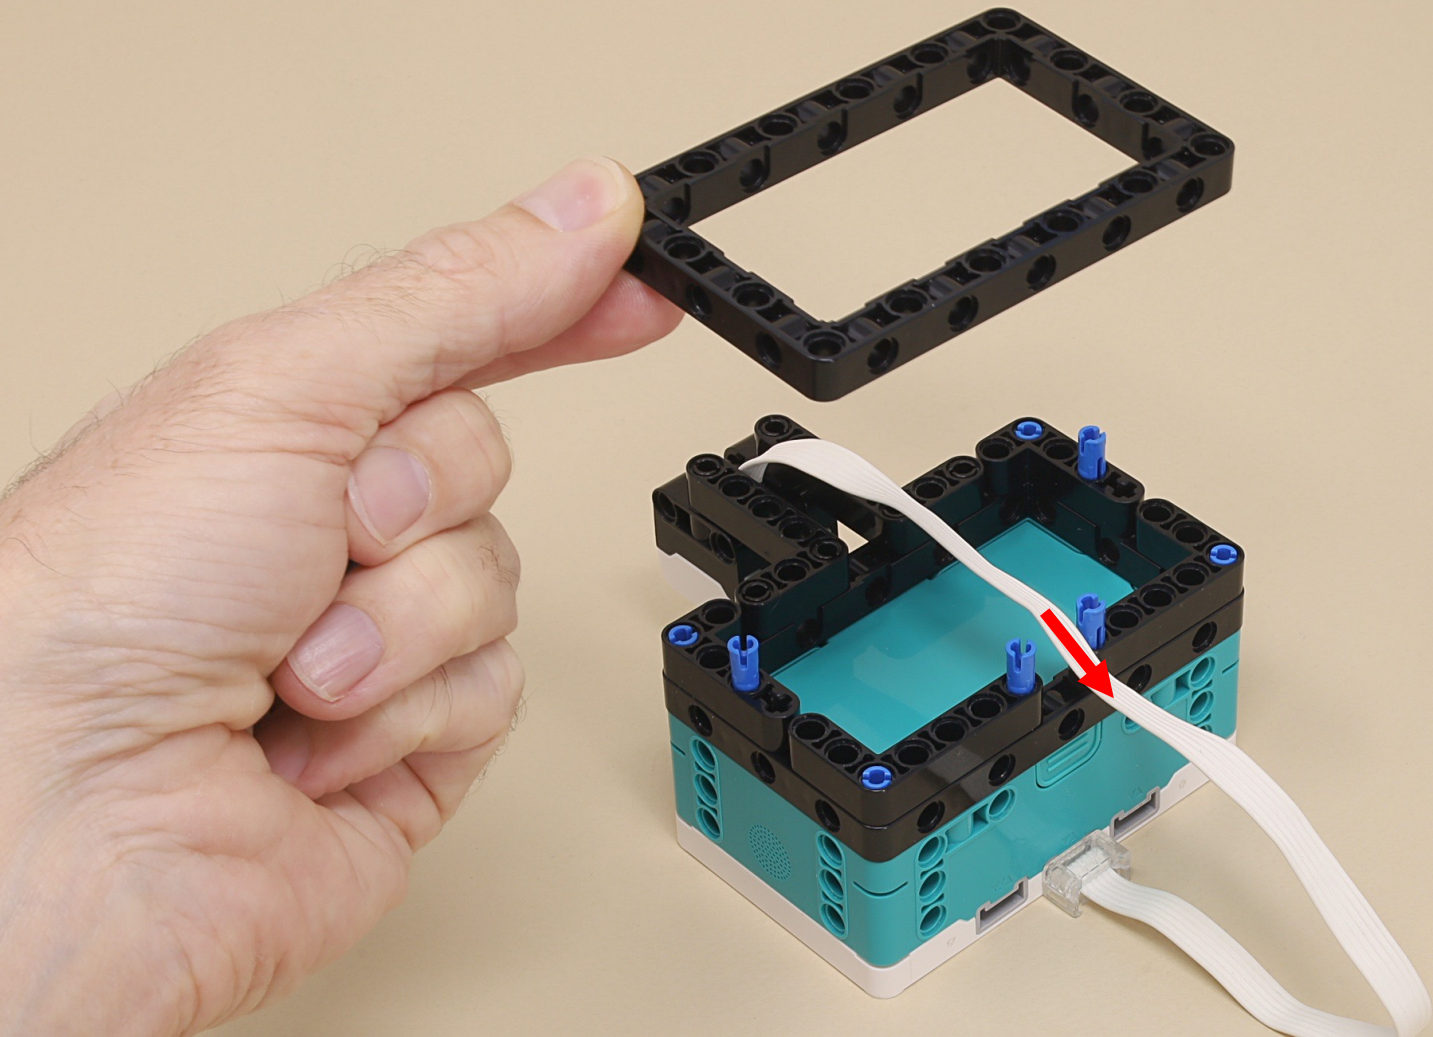

Music Scale Player

Scroll for
building
instructions

(6 x)

C = Color Sensor

C

11

11

11

11

(8 x)

11

(7 x)