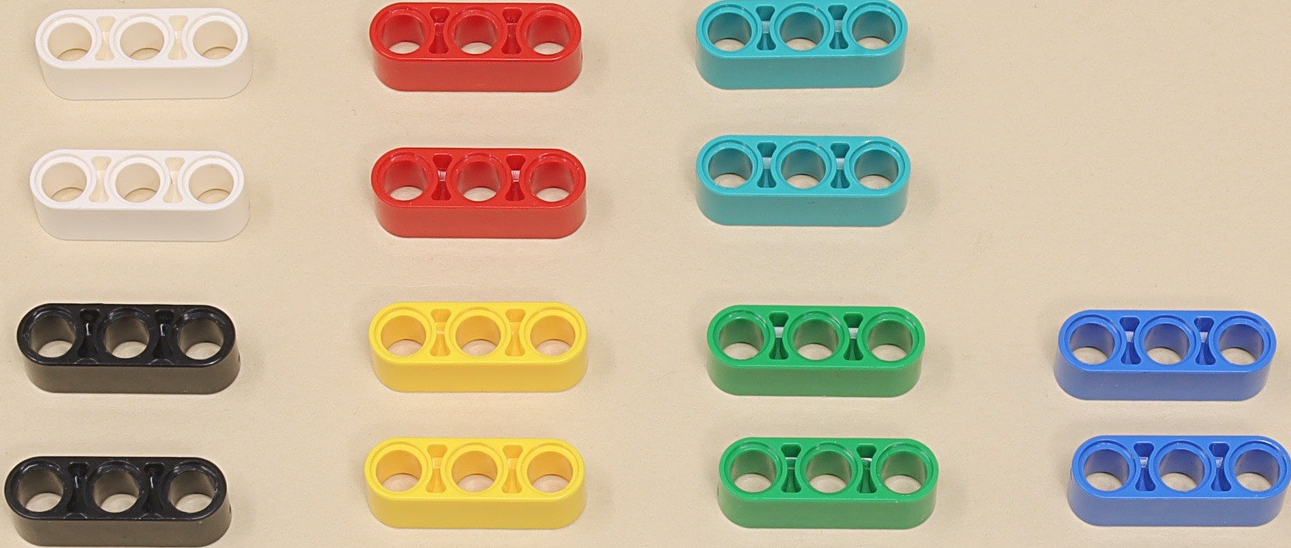

Color Bar

Scroll for
building
instructions

(12 x)